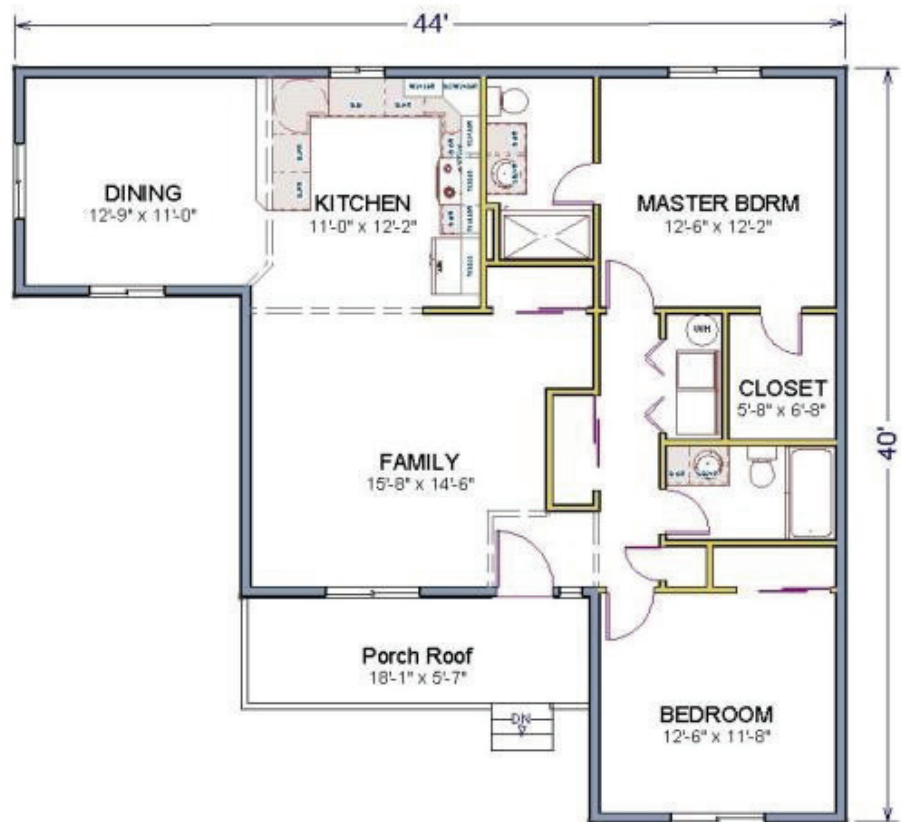

Clear Lake 1200

Our new Clear Lake is a 2 bedroom home with 2 nice size bedrooms and a great space for entertaining. It comes with a large front porch roof area. You can optionally make the porch larger to give it a more country feel.

2 Bedrooms
2 Baths
Garage Optional
1200 Sq. Ft.

www.SkagitDesignHomes.com
360.757.7773
info@skagitdesignhomes.com