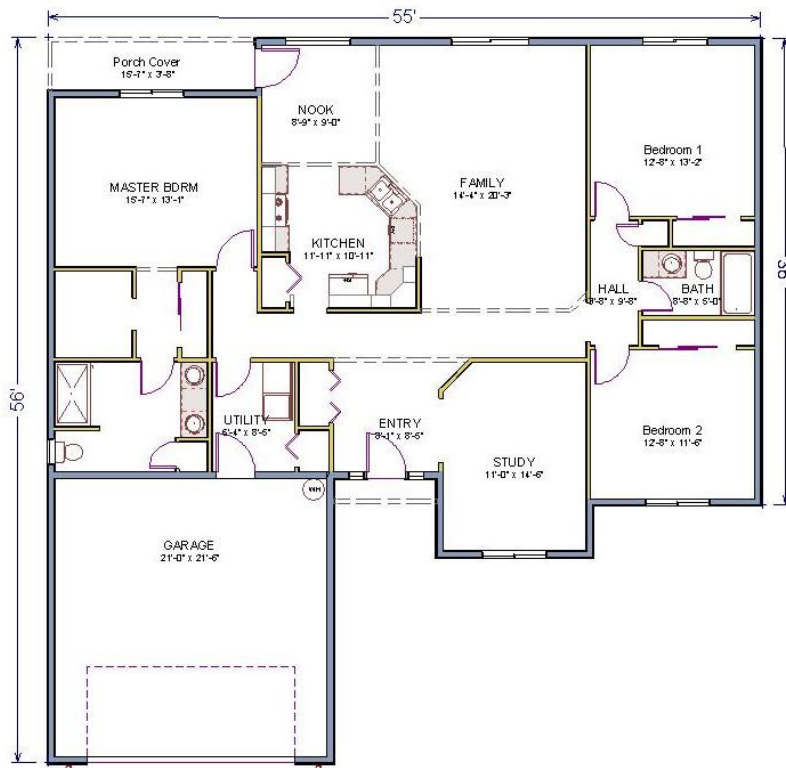

The Conway 1897

The Conway is a home that offers a large and private master suite area. It includes a porch cover behind the master bedroom that can be for that room, or it can be used as a more public covered area off of the nook. There is no charge to make these changes. It also features a large study or media room and a lot of storage space.

3 Bedrooms
2 Baths
Garage Included
1897
Sq. Ft.

www.SkagitDesign.net
360.757.7773
info@skagitdesign.net