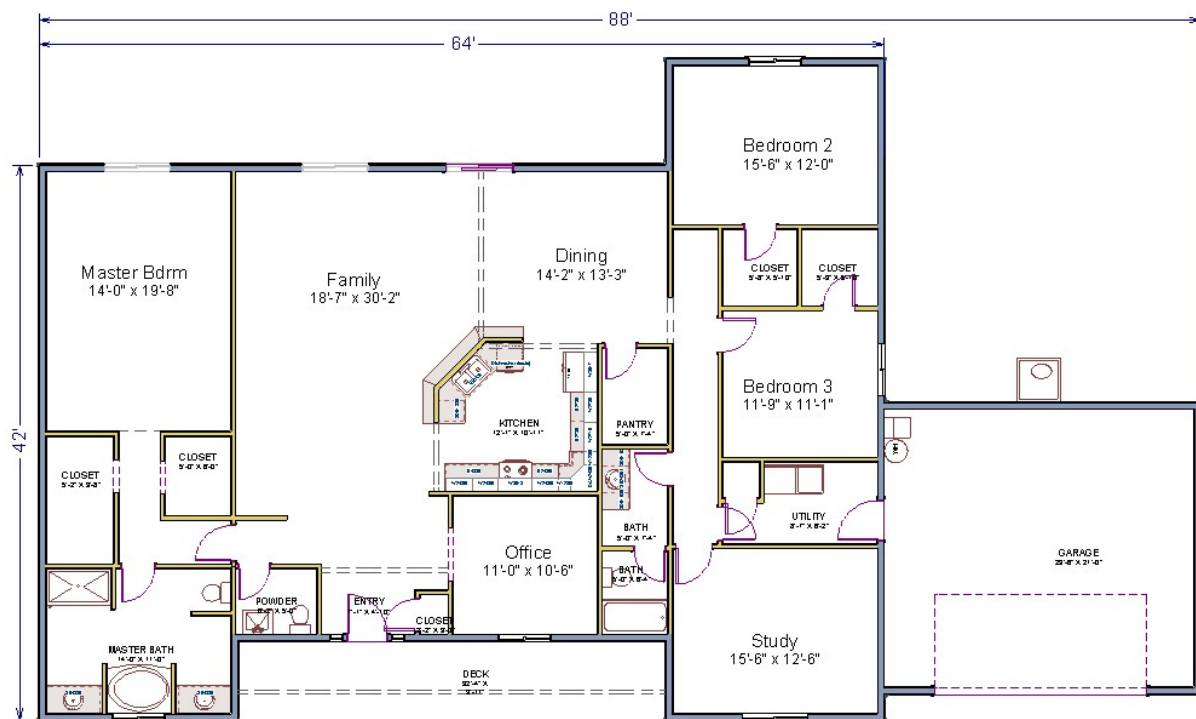

## Lake Cassidy 2625

3 Bedrooms  
 2 1/2 Baths  
 Garage Included  
 4' Front porch cover  
 2625 Sq. Ft.

Our Lake Cassidy plan fills a need for a larger single story home. It has a very large master suit with bedrooms on the other side of the home. It can even be configured with Two Master Bedrooms.